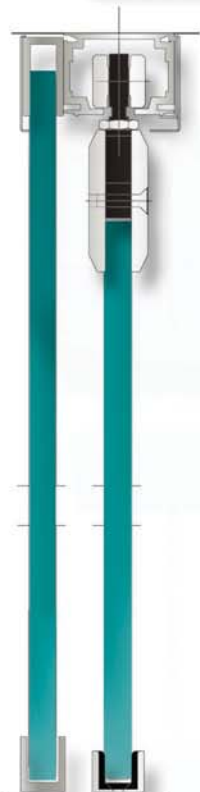

## Tiffany All Glass sliding system top hung/offset mount

**PL-SB**  
BAR MOUNT BRACKET  
2 3/8" DIA

**PL-MSSB**  
SLIDING/SWING FITTING  
7"H CC / 1 3/8" W

### Configurations,

- Single Pocket
  - Hidden Pocket or
  - Lateral Surface mount
- Door/Fixed Panel

### Mounting Options,

- Top Hung
  - Concealed/exposed
- Lateral
  - Surface mount

### Hardware,

- Flush Mount Finger pull
- Concealed Door Stop
- Floor Guide
  - Surface mount

**Top Hung Manet  
Slider System**

**Top Hung  
Wall Mount**

**PL-MSB**  
SWING PIVOT  
1 3/8"D / 13 3/4" H

**PL-MLF**  
MANET LOCK FITTING  
4 1/2"H / 2 1/4" W