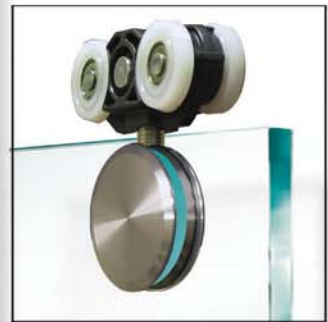

## Tiffany All Glass sliding system top hung/offset mount

**PL-SB**  
BAR MOUNT BRACKET  
2 3/8" DIA

**PL-MSSB**  
SLIDING/SWING FITTING  
7"H CC / 1 3/8" W

### Configurations,

- Single Pocket
  - Hidden Pocket or
  - Lateral Surface mount
- Door/Fixed Panel

### Mounting Options,

- Top Hung
  - Concealed/exposed
- Lateral
  - Surface mount

### Hardware,

- Flush Mount Finger pull
- Concealed Door Stop
- Floor Guide
  - Surface mount

**Top Hung Manet  
Slider System**

**Top Hung  
Wall Mount**

**PL-MSB**  
SWING PIVOT  
1 3/8"D / 13 3/4" H

**PL-MLF**  
MANET LOCK FITTING  
4 1/2"H / 2 1/4" W